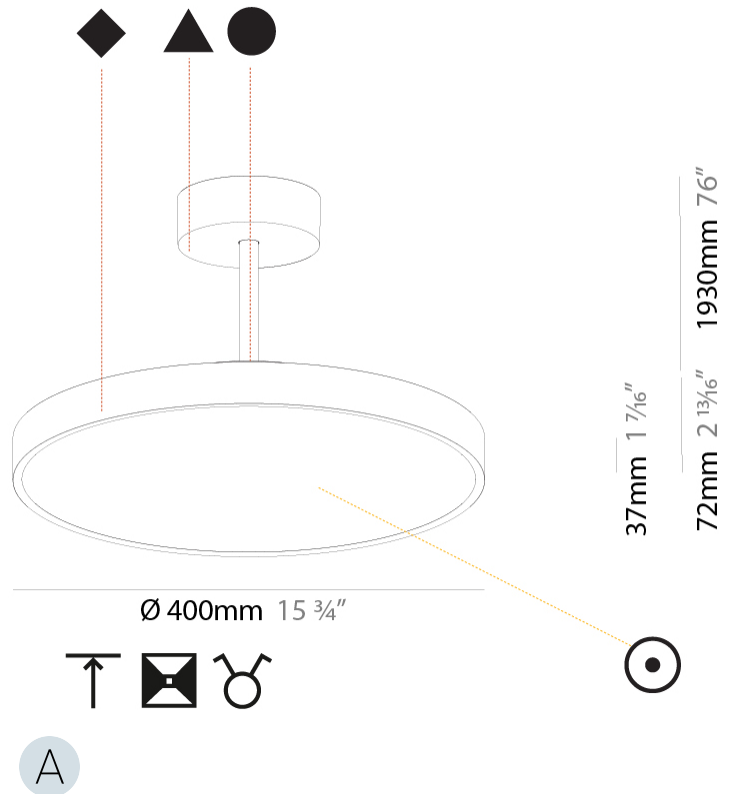

GENERAL

Series: Sign Diva Tube
Subseries: Sign Diva Tube
Brand: Prolicht
Division: Architectural
Mounting Type: Suspension
Mounting Location: Ceiling
Subcategory: Pendant

PHYSICAL

Shape: Round
Diameter (mm): 400
Diameter (in): 15 3/4
Height (mm): 72
Height (in): 2 13/16
Max. Overall Height (mm): 2002
Max. Overall Height (in): 78 13/16
Light Distribution: Direct / Indirect
Weight (kg): 3.314
Weight (lbs): 7.306
Diffuser: PMMA - Opal / Micro-Prism / Sparkling Secret / Vintage Industrial
Fixture Finish: SSR / BKV / CWI / CRY / HAB / UFT / ITA / RUA / FTG / MYG / LOD / PUS / FRO / FUP / KIA / POP / BLS / SPG / MEY / GOH / GUM / CHC / COM / ABZ / JAG / OBR / MOS / ROR
Fixture Material: Extruded Aluminum / Steel

ELECTRICAL

Lamp Type: LED (Zhaga Standard)
Input Wattage (W): 30
Total Output Wattage (W): 27.8
Dimming: Tri-Mode (Non-Dimming and Phase Dimming (120Vac only) and 0-10V Dimming)
Driver Included: Yes
Driver Location: Integrated
Driver Type: Constant Current - Universal
Driver Class: Class 2
Input Voltage (V): 120 - 277
Constant Current (MA): 500 / 350

LED

Color Temperature (°K): 3000 / 3500 / 4000
Max. Delivered Lumen (lm): 3049 / 3019 / 3055 / 3117
Nominal Lumen (lm): 4182 / 4142 / 4189 / 4275
CRI: >90 CRI
Lamp Life (hrs): 50000

OPTICAL

RATINGS AND CERTIFICATIONS

Certified By: Certified for North American Standards
IP rating: IP20